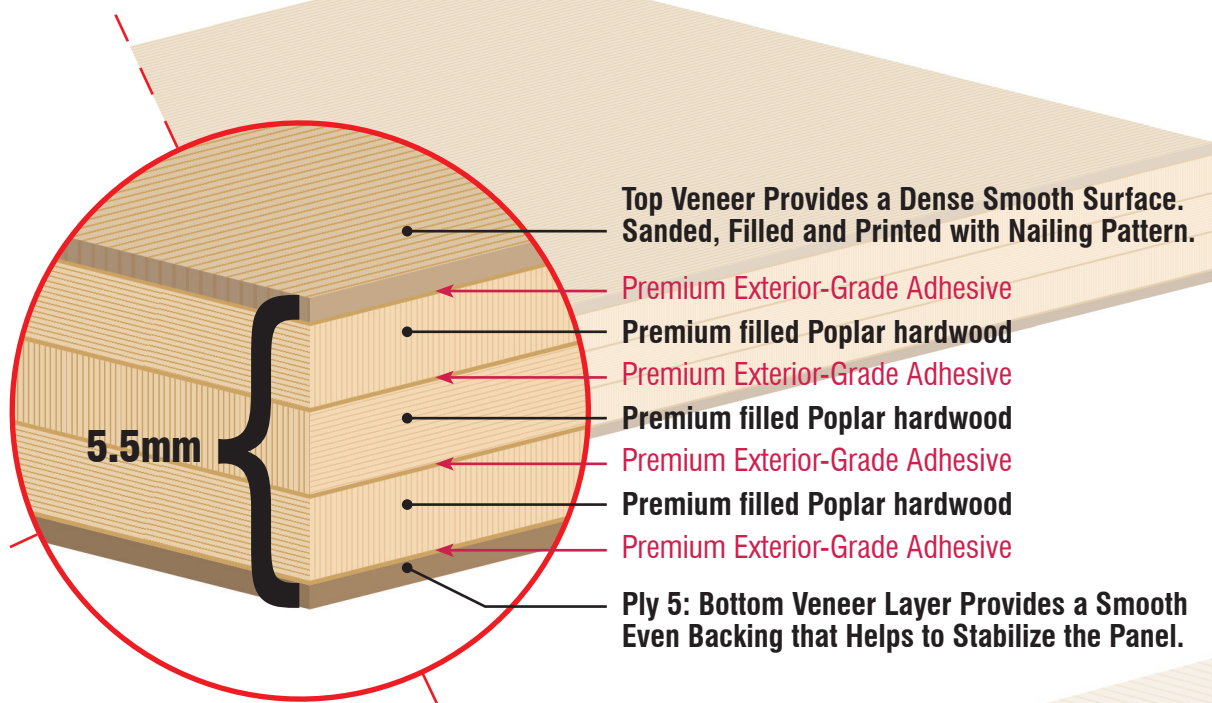

PowerPlex™

FLOORCOVERING UNDERLAYMENT

Top Veneer Provides a Dense Smooth Surface. Sanded, Filled and Printed with Nailing Pattern.

Premium Exterior-Grade Adhesive

Premium filled Poplar hardwood

Premium Exterior-Grade Adhesive

Premium filled Poplar hardwood

Premium Exterior-Grade Adhesive

Premium filled Poplar hardwood

Premium Exterior-Grade Adhesive

Ply 5: Bottom Veneer Layer Provides a Smooth Even Backing that Helps to Stabilize the Panel.

- **Standard Sizes: 4' x 4'**
- **Easy Cut: Score & Snap**
- **Time Tested: Lifetime Warranty**
- **Residential / Commercial**

Floorcoverings