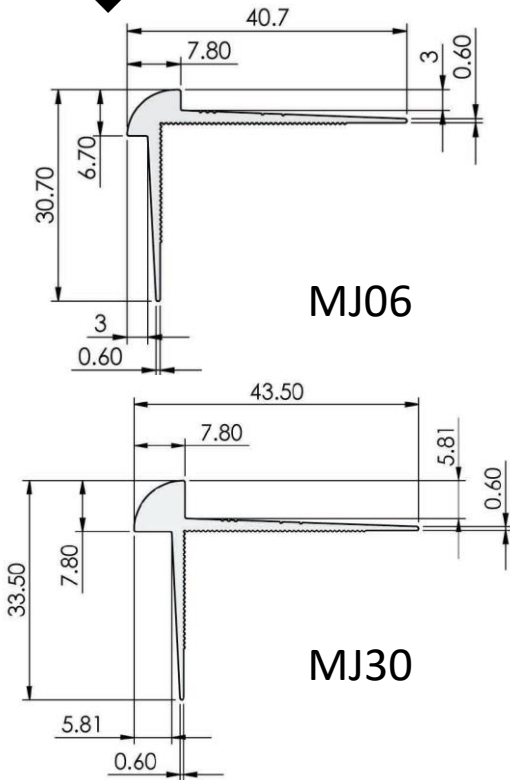

VINYL LANDING EDGE – MJ06 & MJ30

- ✓ Landing edge for Vinyl Plank
- ✓ Supplied in 3.66m lengths
- ✓ Available in Silver, Black and Bronze anodised finish
- ✓ MJ06 – 3mm profile
- ✓ MJ30 – 6mm profile

CODE	DESCRIPTION	PK QTY	BARCODE
MJ06 / SI	3MM VINYL LANDING EDGE SILVER	10	9314942689768
MJ06 / BL	3MM VINYL LANDING EDGE BLACK	10	9314942689775
MJ06 / BR	3MM VINYL LANDING EDGE BRONZE	10	9314942689782
MJ30 / SI	6MM VINYL LANDING EDGE SILVER	10	9314942689799
MJ30 / BL	6MM VINYL LANDING EDGE BLACK	10	9314942689805
MJ30 / BR	6MM VINYL LANDING EDGE BRONZE	10	9314942689812

Installation Instructions

Can be installed on a clean, smooth surface, cut to required length and secure in place by using MJS GF400 construction adhesive. Can be drilled and countersunk for screw fixing if additional strength required.